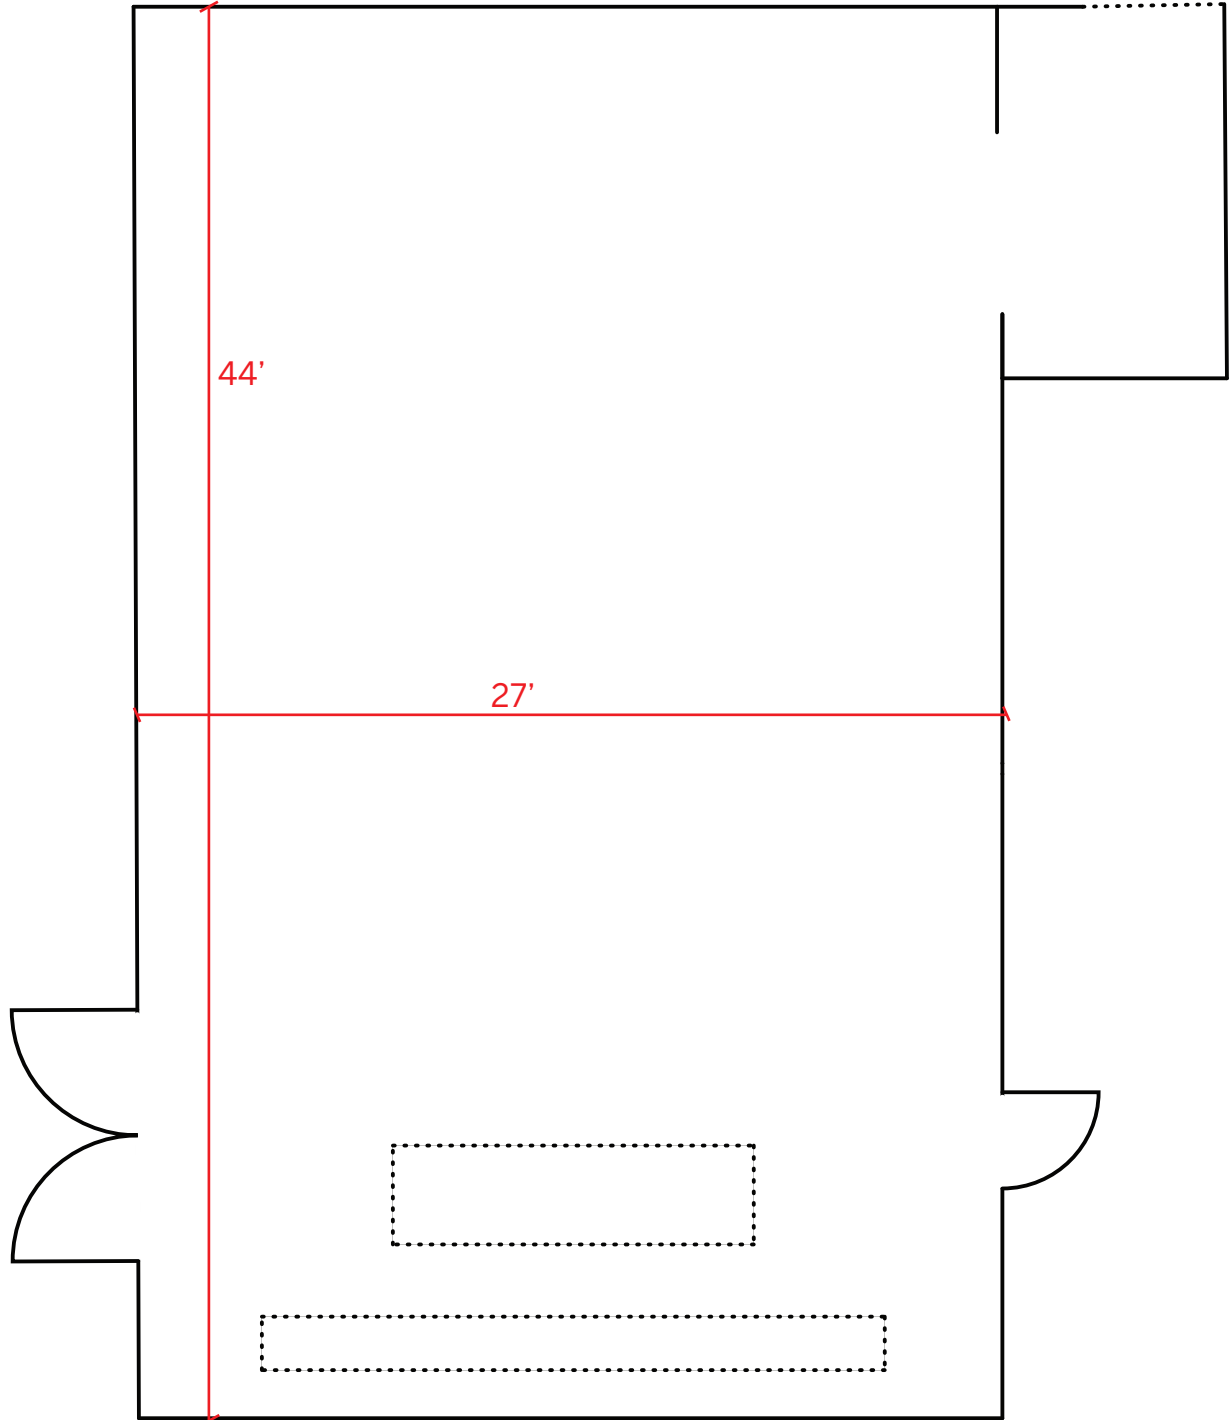

THE BARN
1,188 sq. feet

Theater
100

Classroom
60

U-Shape
42

Reception
175

Rounds
64

Conference
75