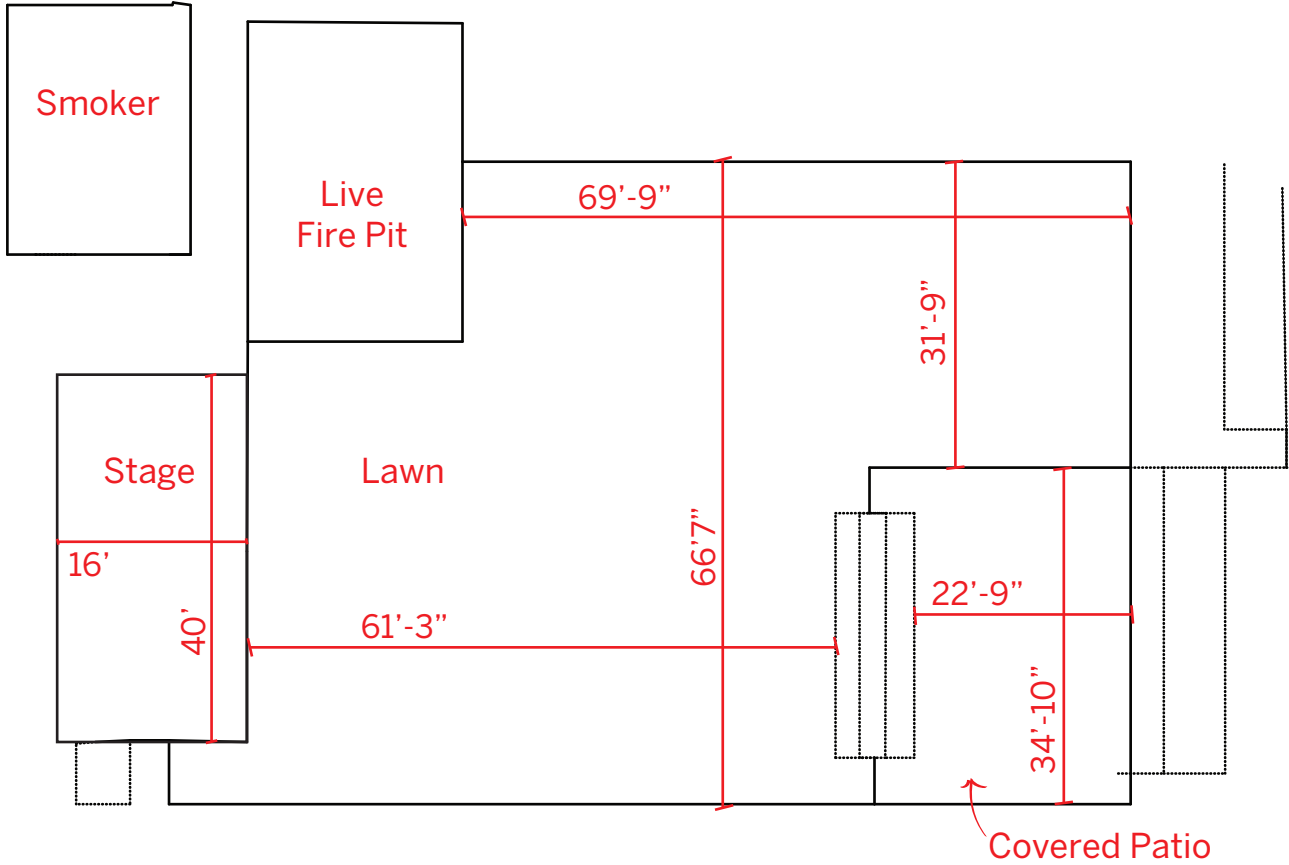

LAWN &
COVERED PATIO

THE LAWN

5,483 sq. feet

Theater 300	Classroom --	U-Shape --	Reception 500	Rounds 300	Conference 300
----------------	-----------------	---------------	------------------	---------------	-------------------

PRIVATE COVERED PATIO

748 sq. feet

Theater 40	Classroom 36	U-Shape 32	Reception 150	Rounds 40	Conference 52
---------------	-----------------	---------------	------------------	--------------	------------------